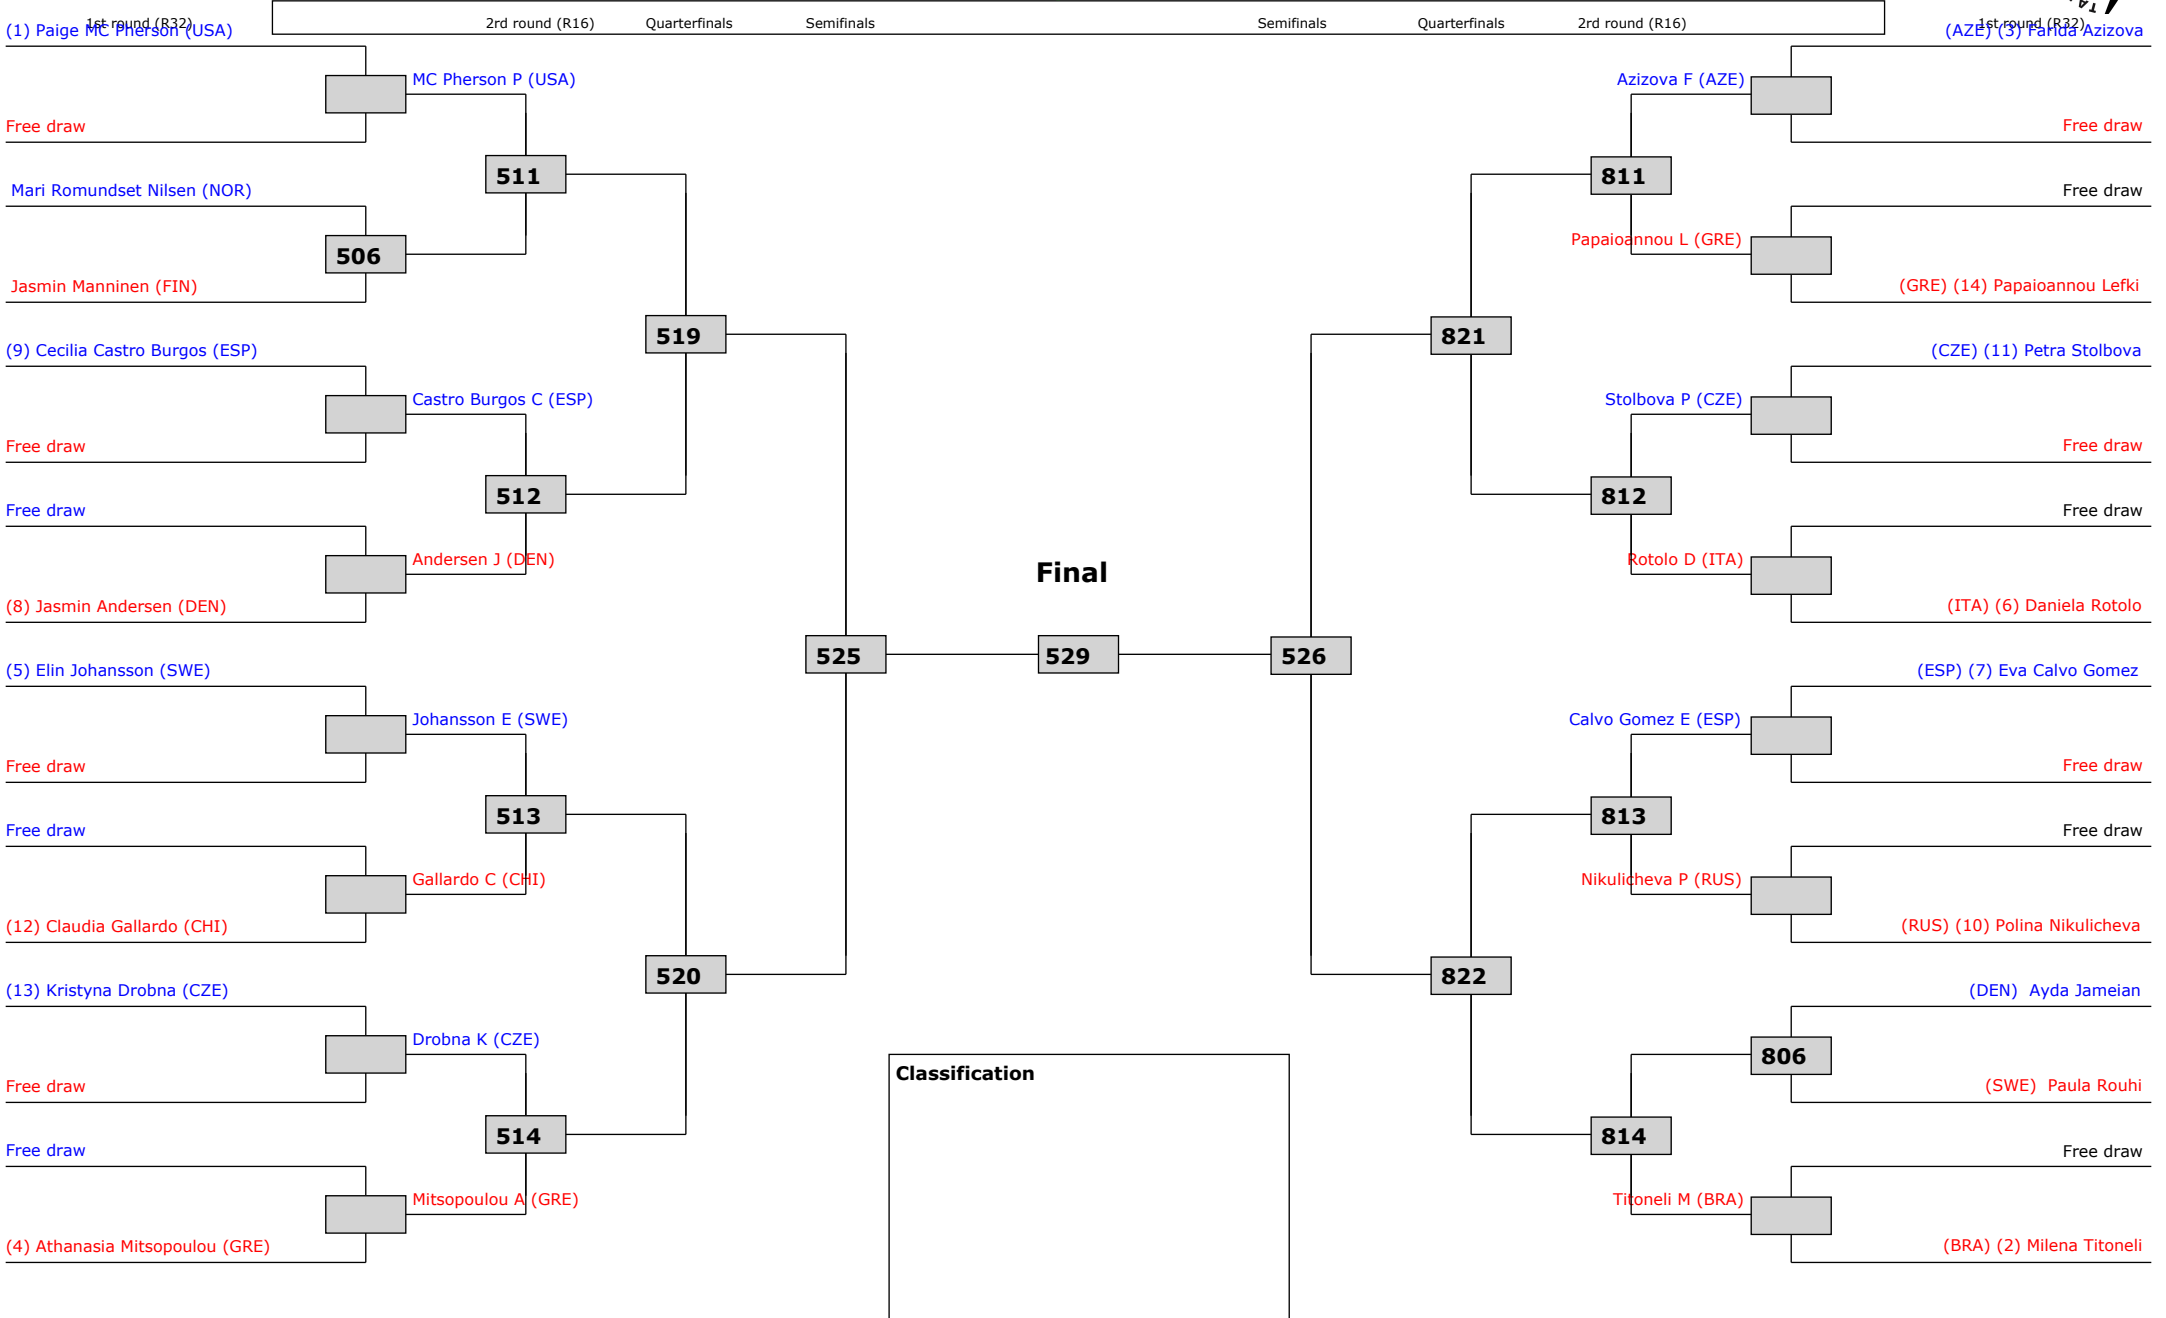

LEGEND:	(RSC) Ref. stop contest	(PTG) Points win (gap)	(SUP) Win by Superiority	(DSQ) Win by Disqualification	(DOB) Win by Disqualification for unspo	(DWR) Double withdrawal	R: Round
(x): Seed:	(PTF) Points win (normal)	(GDP) Win by Golden Points	(WDR) Win by Withdrawal	(PUN) Win by Punitive Declaration	(DDB) Double Disqualification for unspo	(PUN) Win by Punitive Declaration