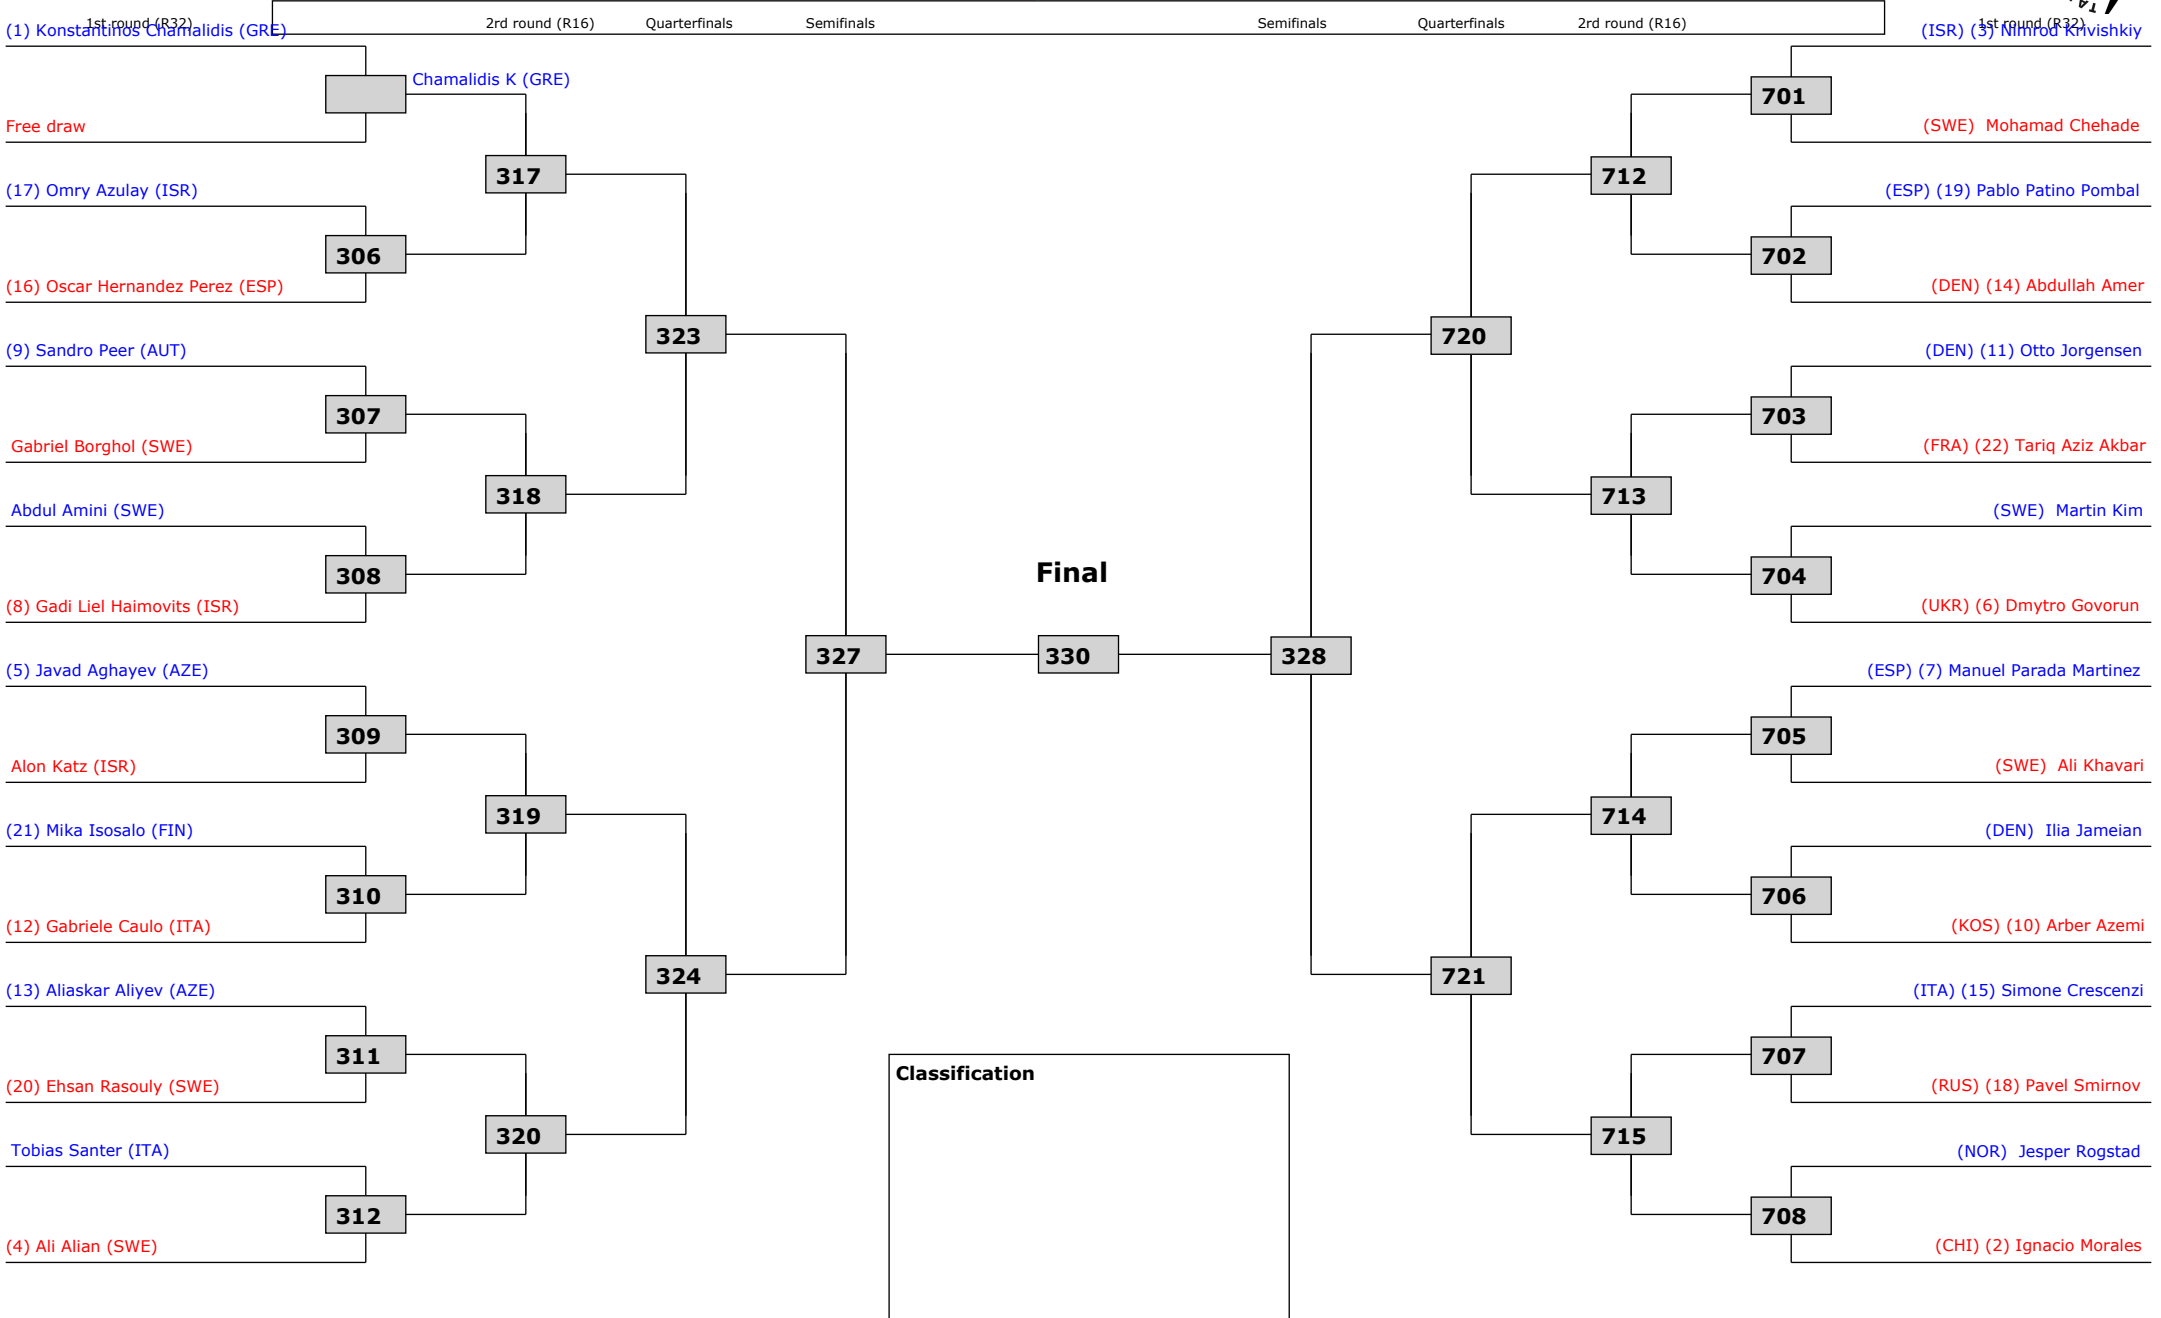

Classification

LEGEND:	(RSC) Ref. stop contest	(PTG) Points win (gap)	(SUP) Win by Superiority	(DSQ) Win by Disqualification	(DOB) Win by Disqualification for unspo	(DWR) Double withdrawal	R: Round
(x): Seed:	(PTF) Points win (normal)	(GDP) Win by Golden Points	(WDR) Win by Withdrawal	(PUN) Win by Punitive Declaration	(DDB) Double Disqualification for unspo	(PUN) Win by Punitive Declaration	

LEGEND:	(RSC) Ref. stop contest	(PTG) Points win (gap)	(SUP) Win by Superiority	(DSQ) Win by Disqualification	(DOB) Win by Disqualification for unspo	(DWR) Double withdrawal	R: Round
(x): Seed:	(PTF) Points win (normal)	(GDP) Win by Golden Points	(WDR) Win by Withdrawal	(PUN) Win by Punitive Declaration	(DDB) Double Disqualification for unspo	(PUN) Win by Punitive Declaration	