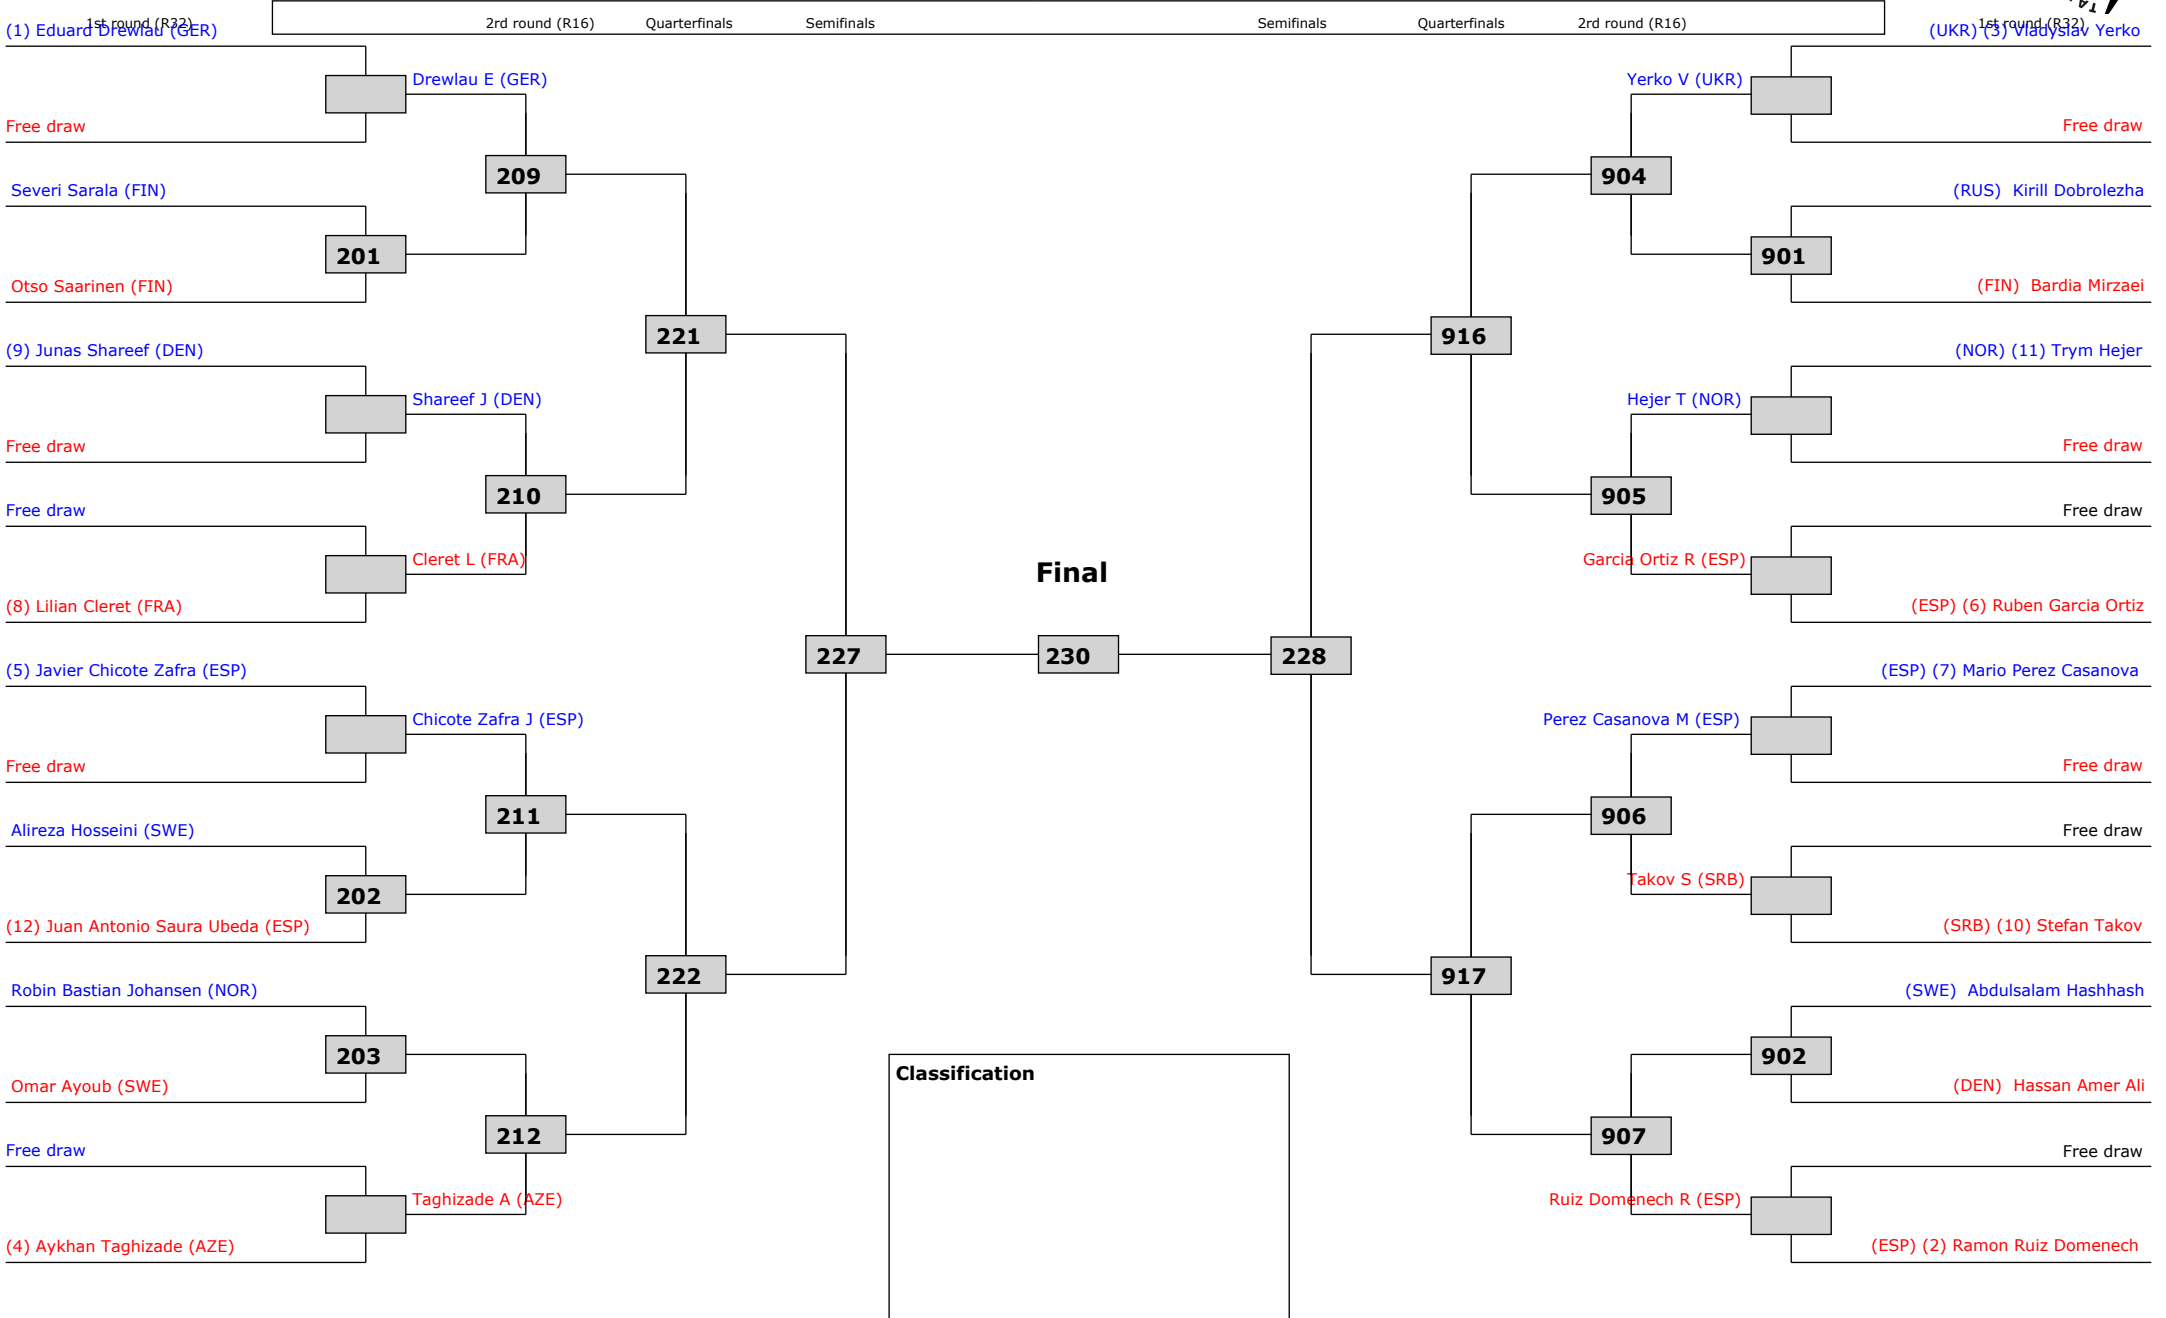

LEGEND:	(RSC) Ref. stop contest	(PTG) Points win (gap)	(SUP) Win by Superiority	(DSQ) Win by Disqualification	(DOB) Win by Disqualification for unspo	(DWR) Double withdrawal	R: Round
(x): Seed:	(PTF) Points win (normal)	(GDP) Win by Golden Points	(WDR) Win by Withdrawal	(PUN) Win by Punitive Declaration	(DDB) Double Disqualification for unspo	(PUN) Win by Punitive Declaration