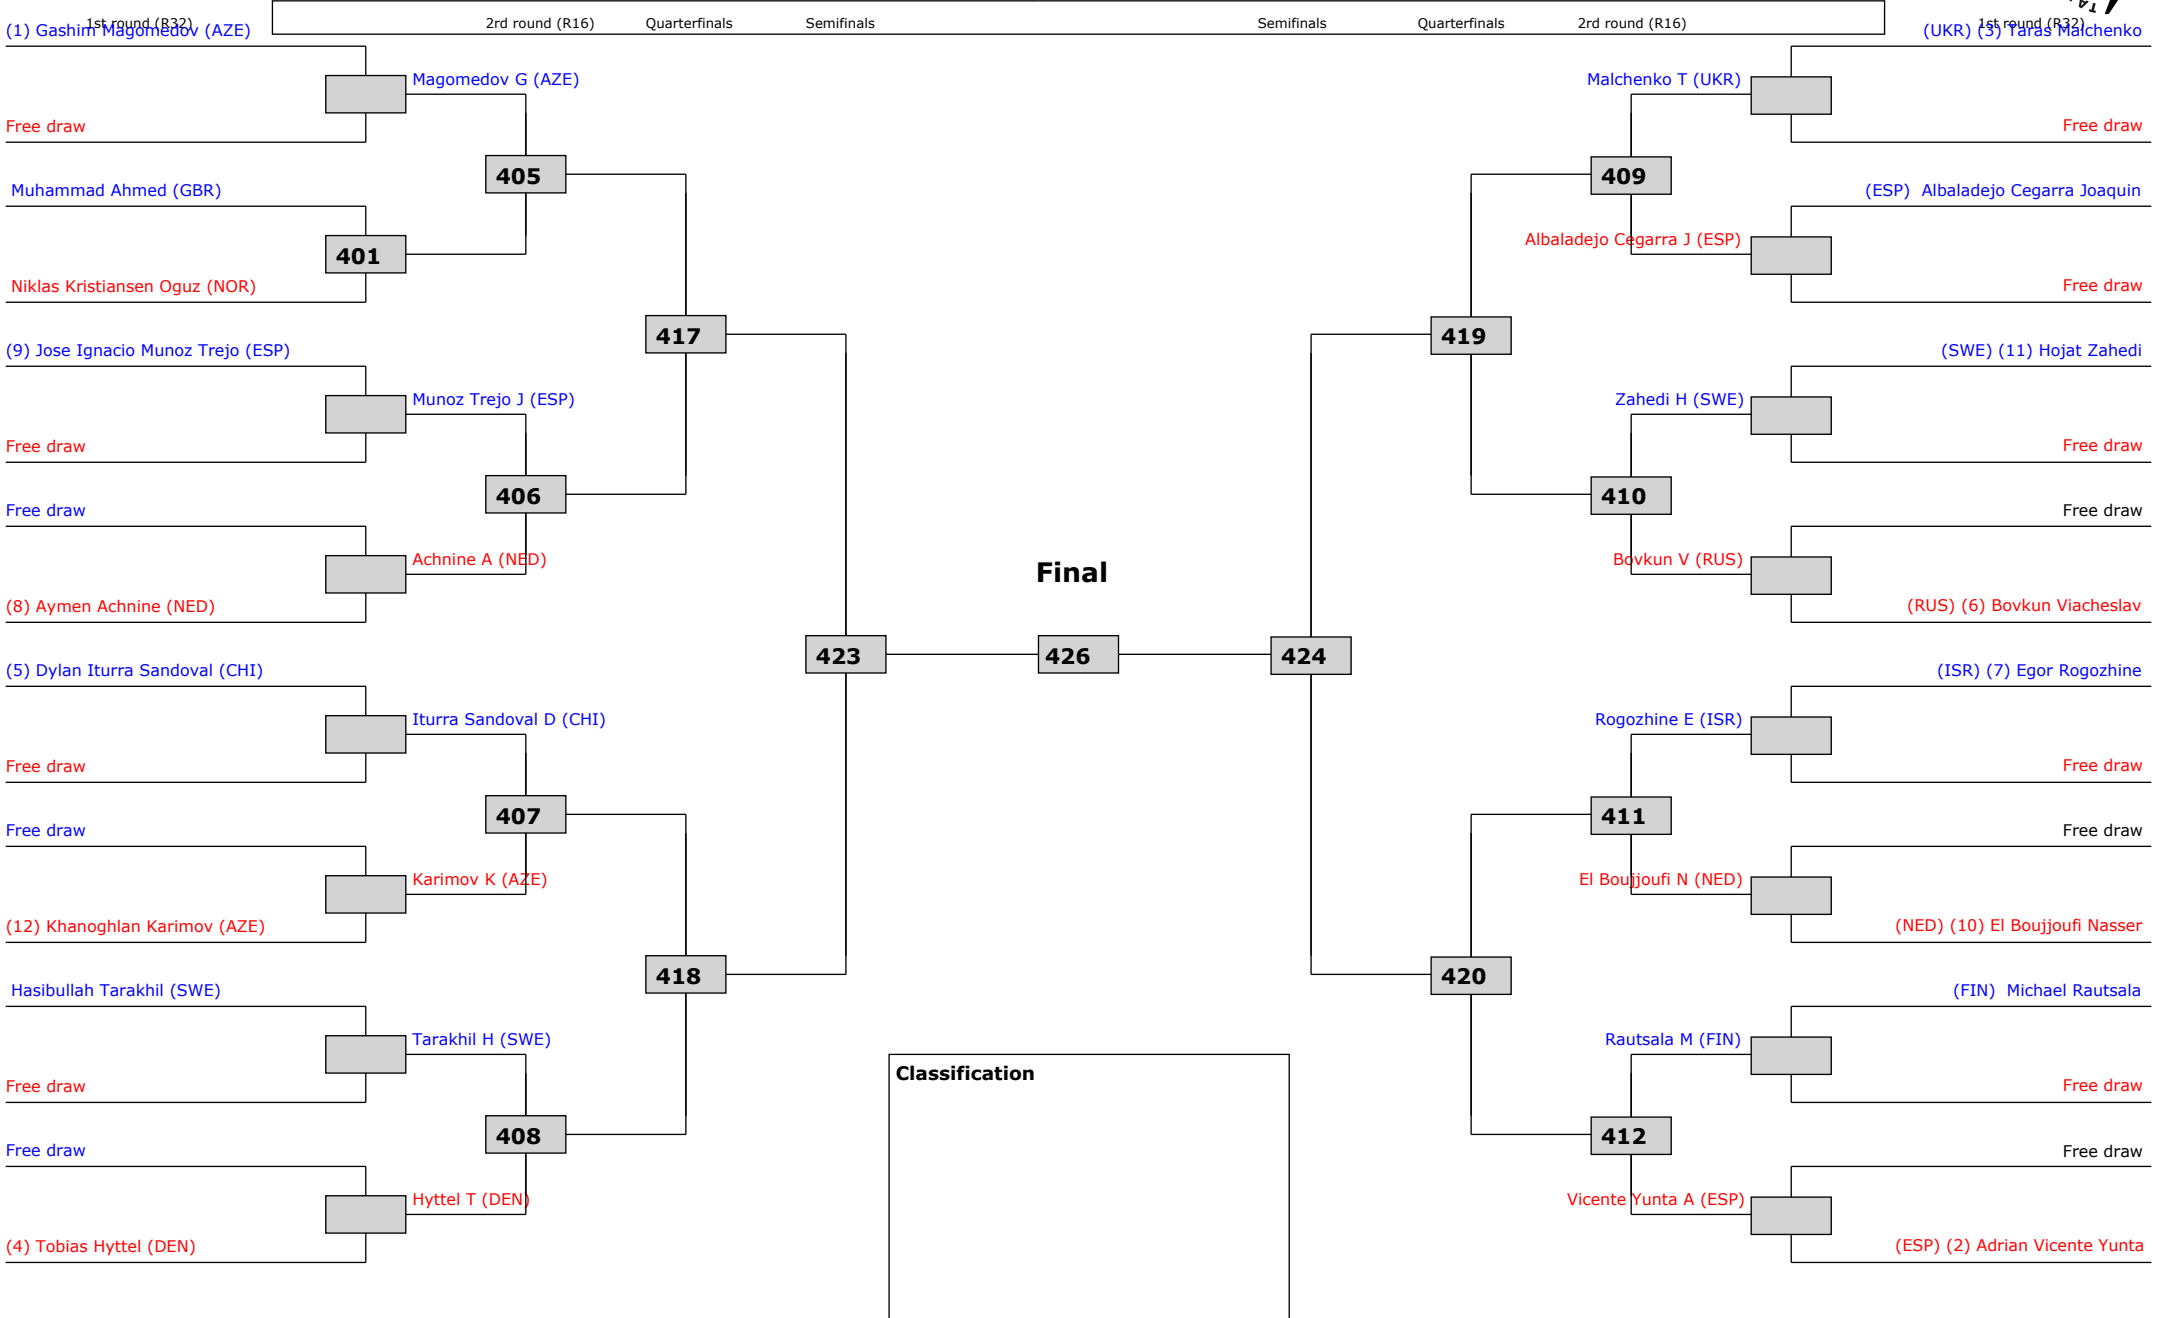

Classification

LEGEND:	(RSC) Ref. stop contest	(PTG) Points win (gap)	(SUP) Win by Superiority	(DSQ) Win by Disqualification	(DOB) Win by Disqualification for unspo	(DWR) Double withdrawal	R: Round
(x): Seed:	(PTF) Points win (normal)	(GDP) Win by Golden Points	(WDR) Win by Withdrawal	(PUN) Win by Punitive Declaration	(DDB) Double Disqualification for unspo	(PUN) Win by Punitive Declaration	

LEGEND:	(RSC) Ref. stop contest	(PTG) Points win (gap)	(SUP) Win by Superiority	(DSQ) Win by Disqualification	(DOB) Win by Disqualification for unspo	(DWR) Double withdrawal	R: Round
(x): Seed:	(PTF) Points win (normal)	(GDP) Win by Golden Points	(WDR) Win by Withdrawal	(PUN) Win by Punitive Declaration	(DDB) Double Disqualification for unspo	(PUN) Win by Punitive Declaration	