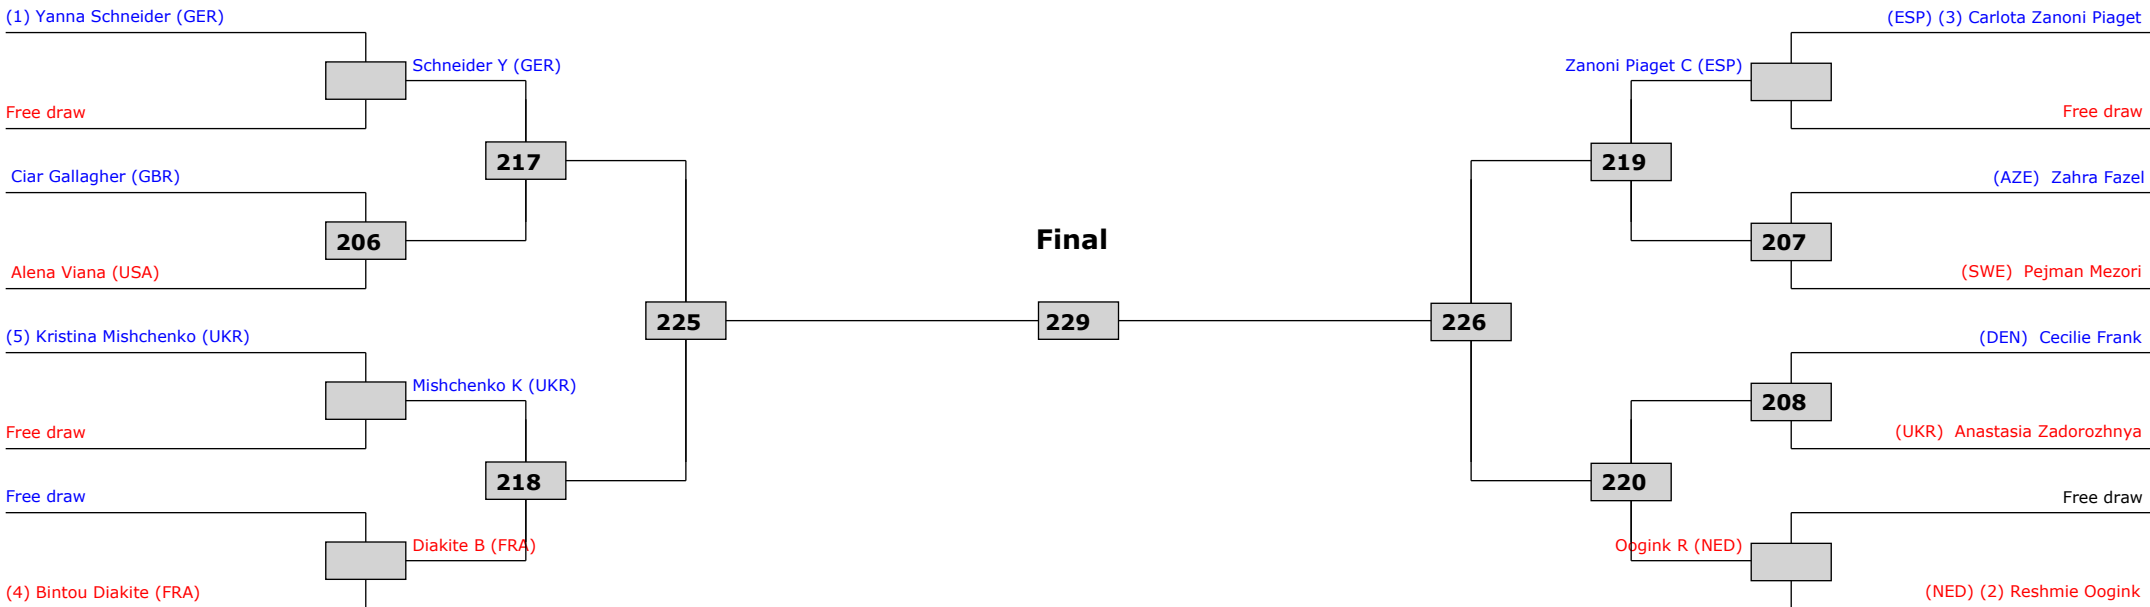

Classification

LEGEND:	(RSC) Ref. stop contest	(PTG) Points win (gap)	(SUP) Win by Superiority	(DSQ) Win by Disqualification	(DOB) Win by Disqualification for unspo	(DWR) Double withdrawal	R: Round
(x): Seed:	(PTF) Points win (normal)	(GDP) Win by Golden Points	(WDR) Win by Withdrawal	(PUN) Win by Punitive Declaration	(DDB) Double Disqualification for unspo	(PUN) Win by Punitive Declaration