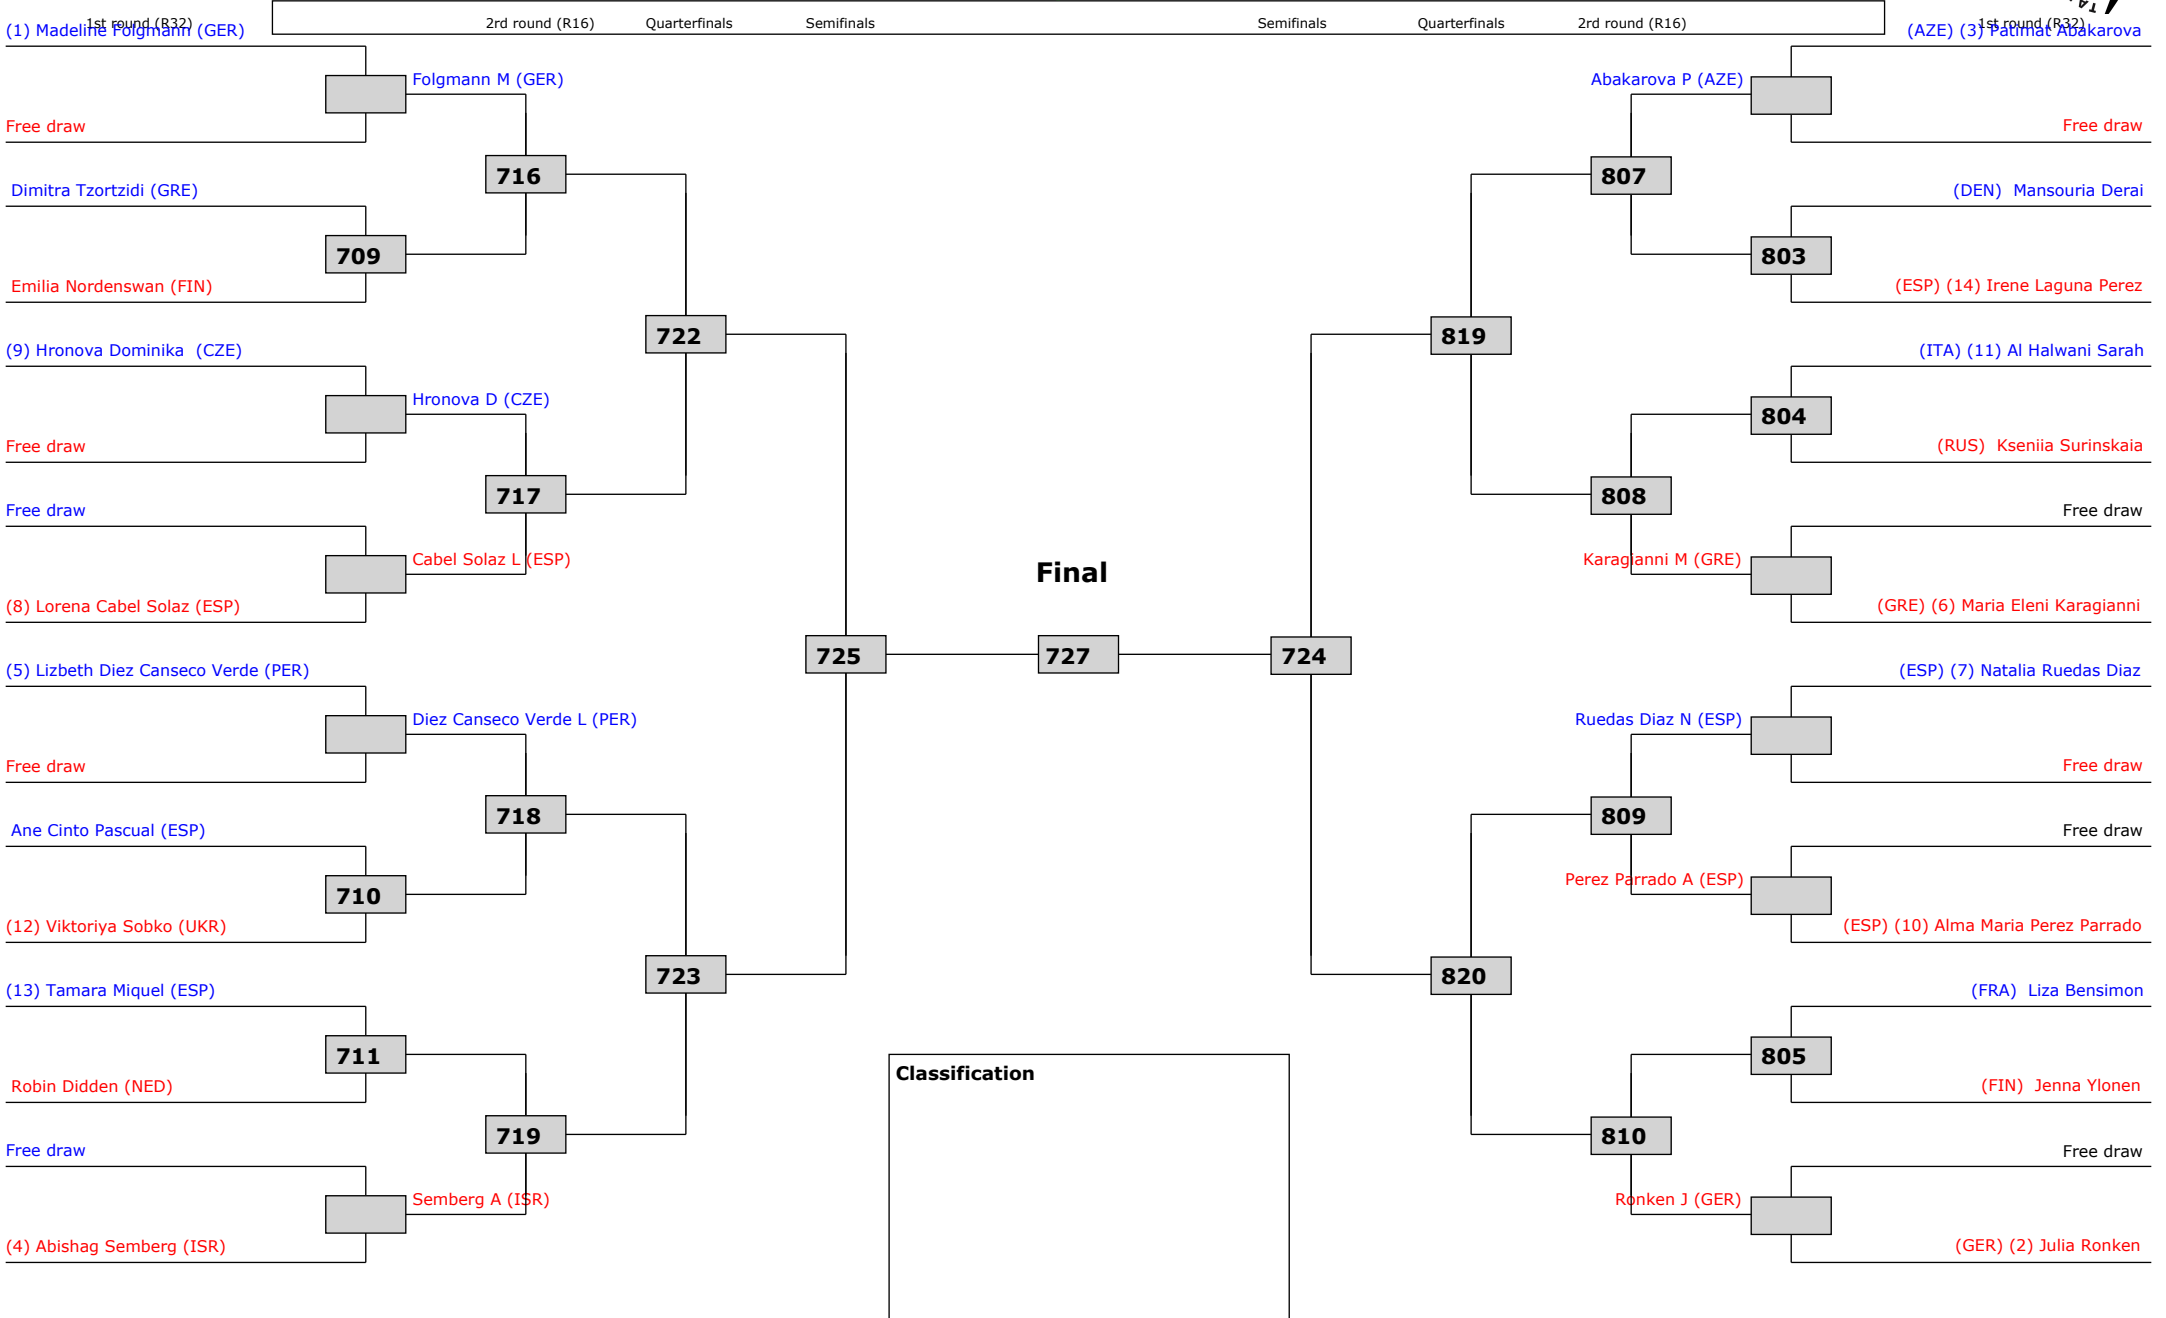

LEGEND:	(RSC) Ref. stop contest	(PTG) Points win (gap)	(SUP) Win by Superiority	(DSQ) Win by Disqualification	(DOB) Win by Disqualification for unspo	(DWR) Double withdrawal	R: Round
(x): Seed:	(PTF) Points win (normal)	(GDP) Win by Golden Points	(WDR) Win by Withdrawal	(PUN) Win by Punitive Declaration	(DDB) Double Disqualification for unspo	(PUN) Win by Punitive Declaration