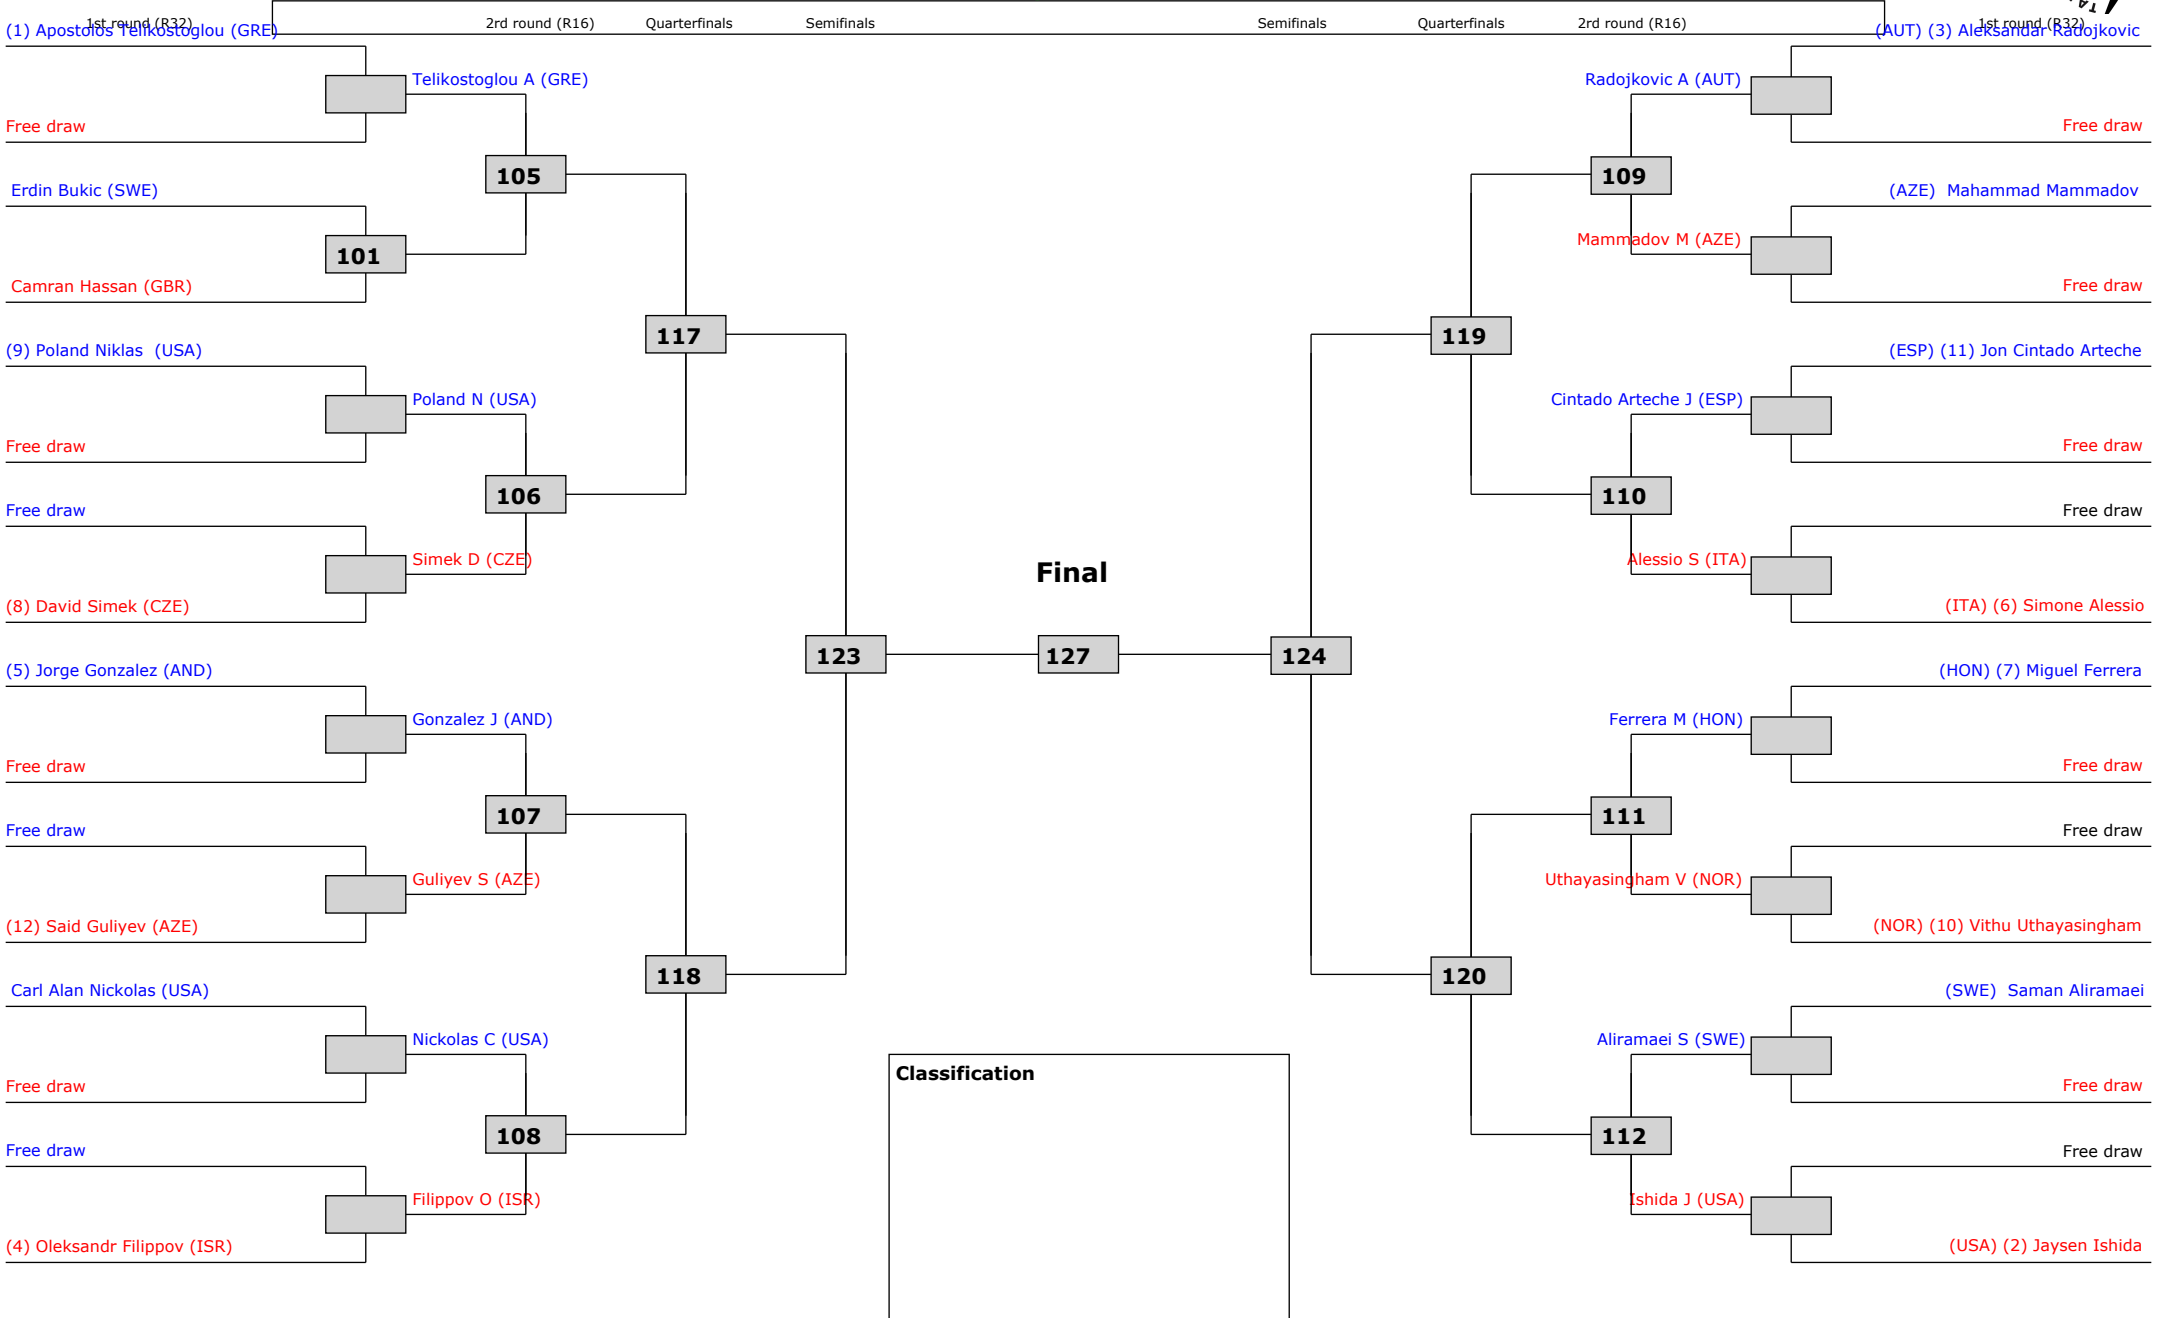

LEGEND:	(RSC) Ref. stop contest	(PTG) Points win (gap)	(SUP) Win by Superiority	(DSQ) Win by Disqualification	(DOB) Win by Disqualification for unspo	(DWR) Double withdrawal	R: Round
(x): Seed:	(PTF) Points win (normal)	(GDP) Win by Golden Points	(WDR) Win by Withdrawal	(PUN) Win by Punitive Declaration	(DDB) Double Disqualification for unspo	(PUN) Win by Punitive Declaration