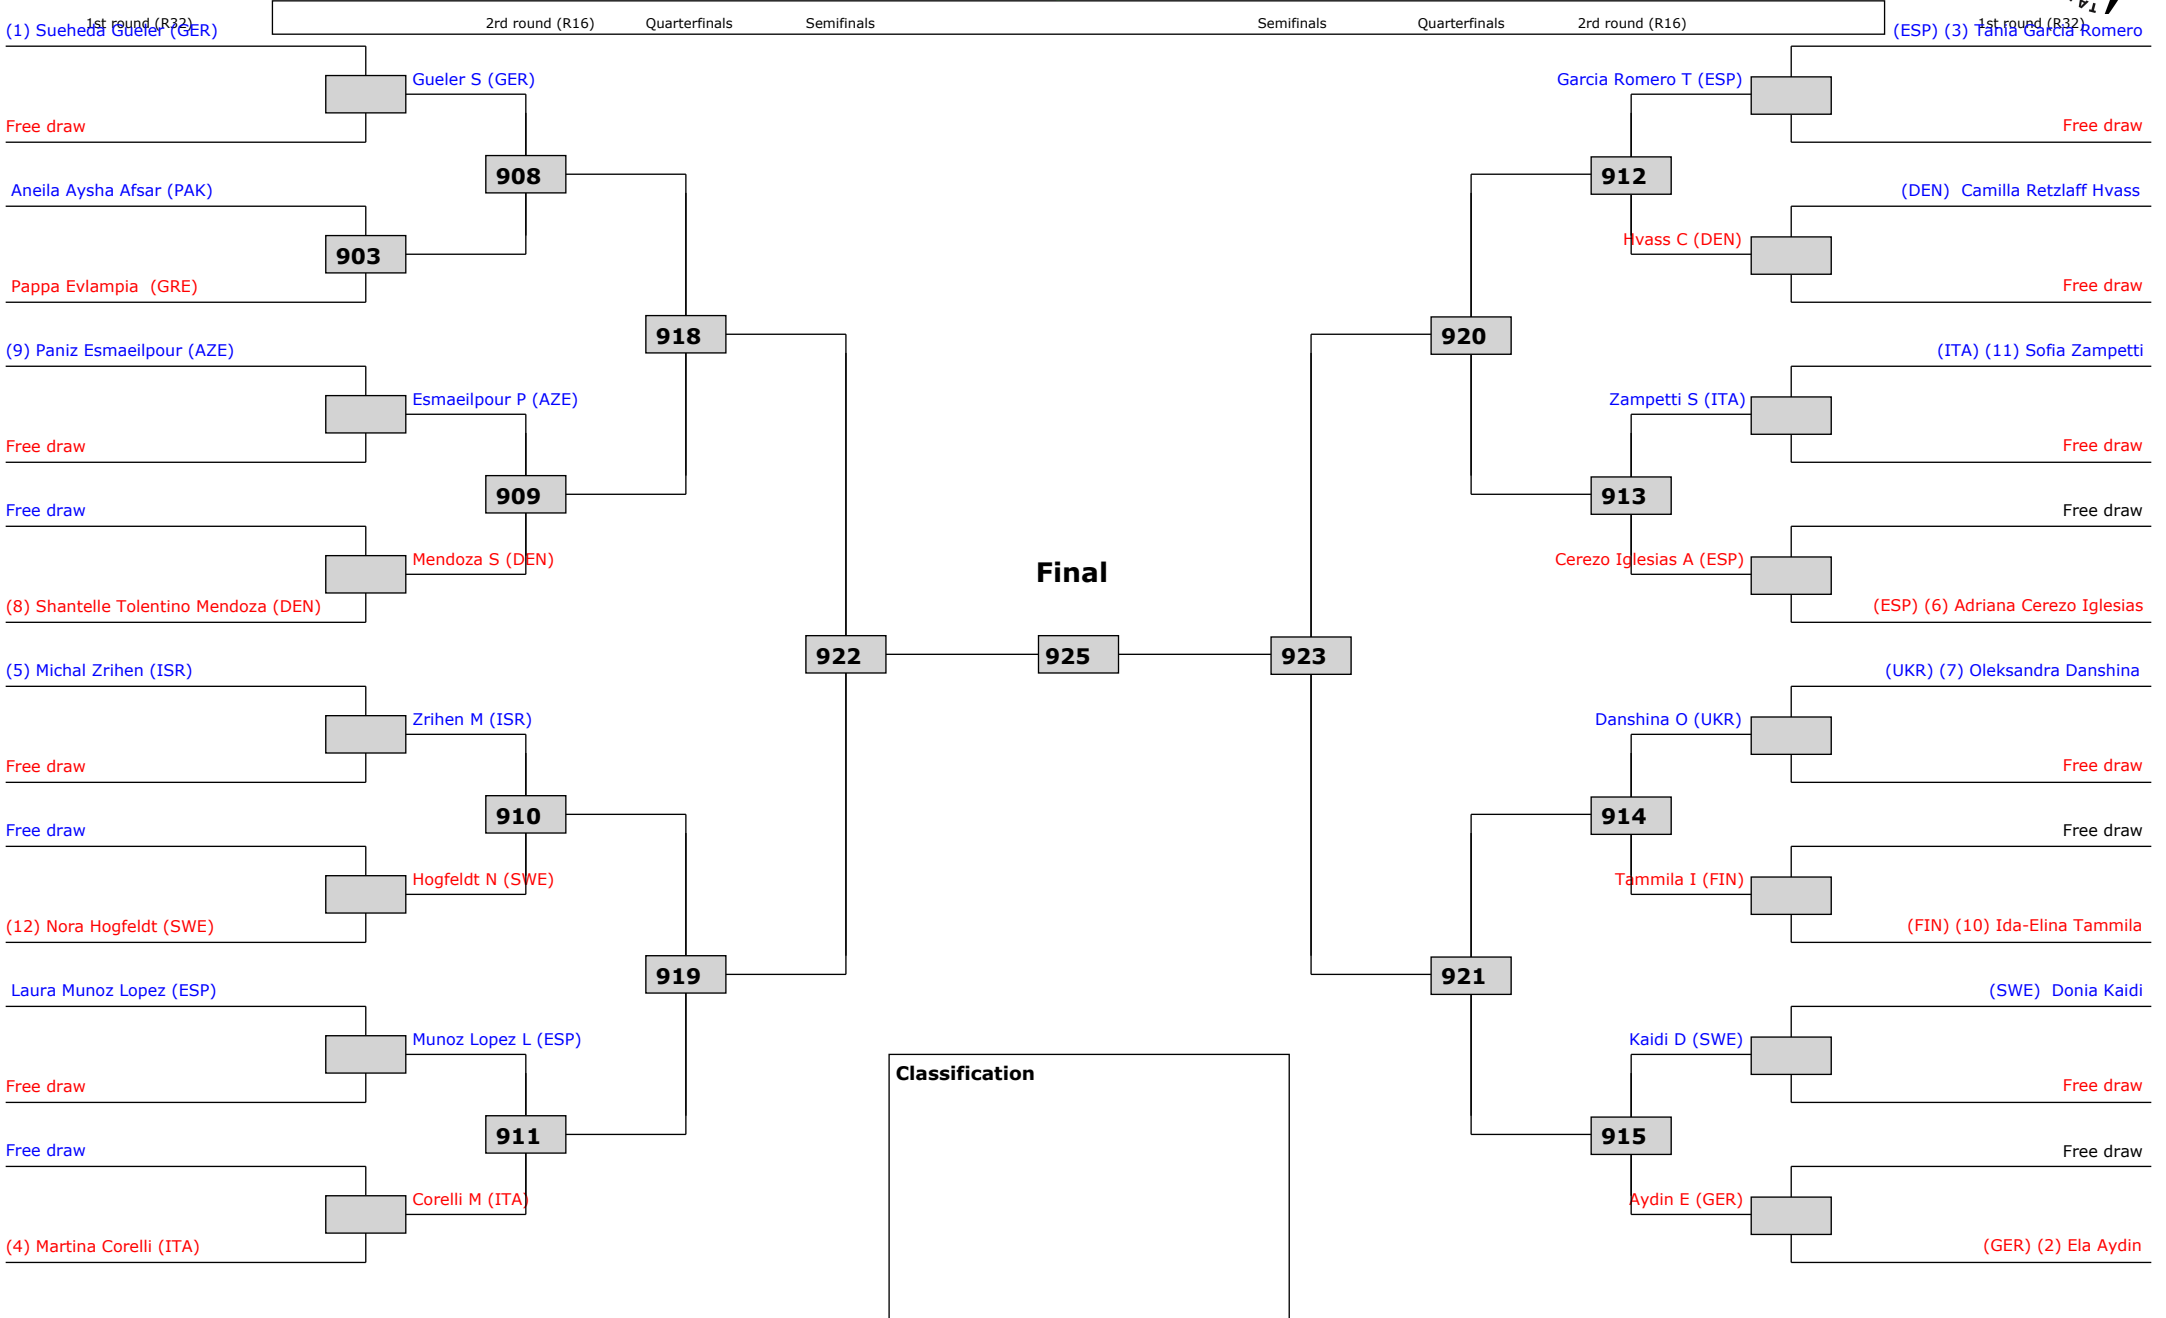

LEGEND:	(RSC) Ref. stop contest	(PTG) Points win (gap)	(SUP) Win by Superiority	(DSQ) Win by Disqualification	(DOB) Win by Disqualification for unspo	(DWR) Double withdrawal	R: Round
(x): Seed:	(PTF) Points win (normal)	(GDP) Win by Golden Points	(WDR) Win by Withdrawal	(PUN) Win by Punitive Declaration	(DDB) Double Disqualification for unspo	(PUN) Win by Punitive Declaration