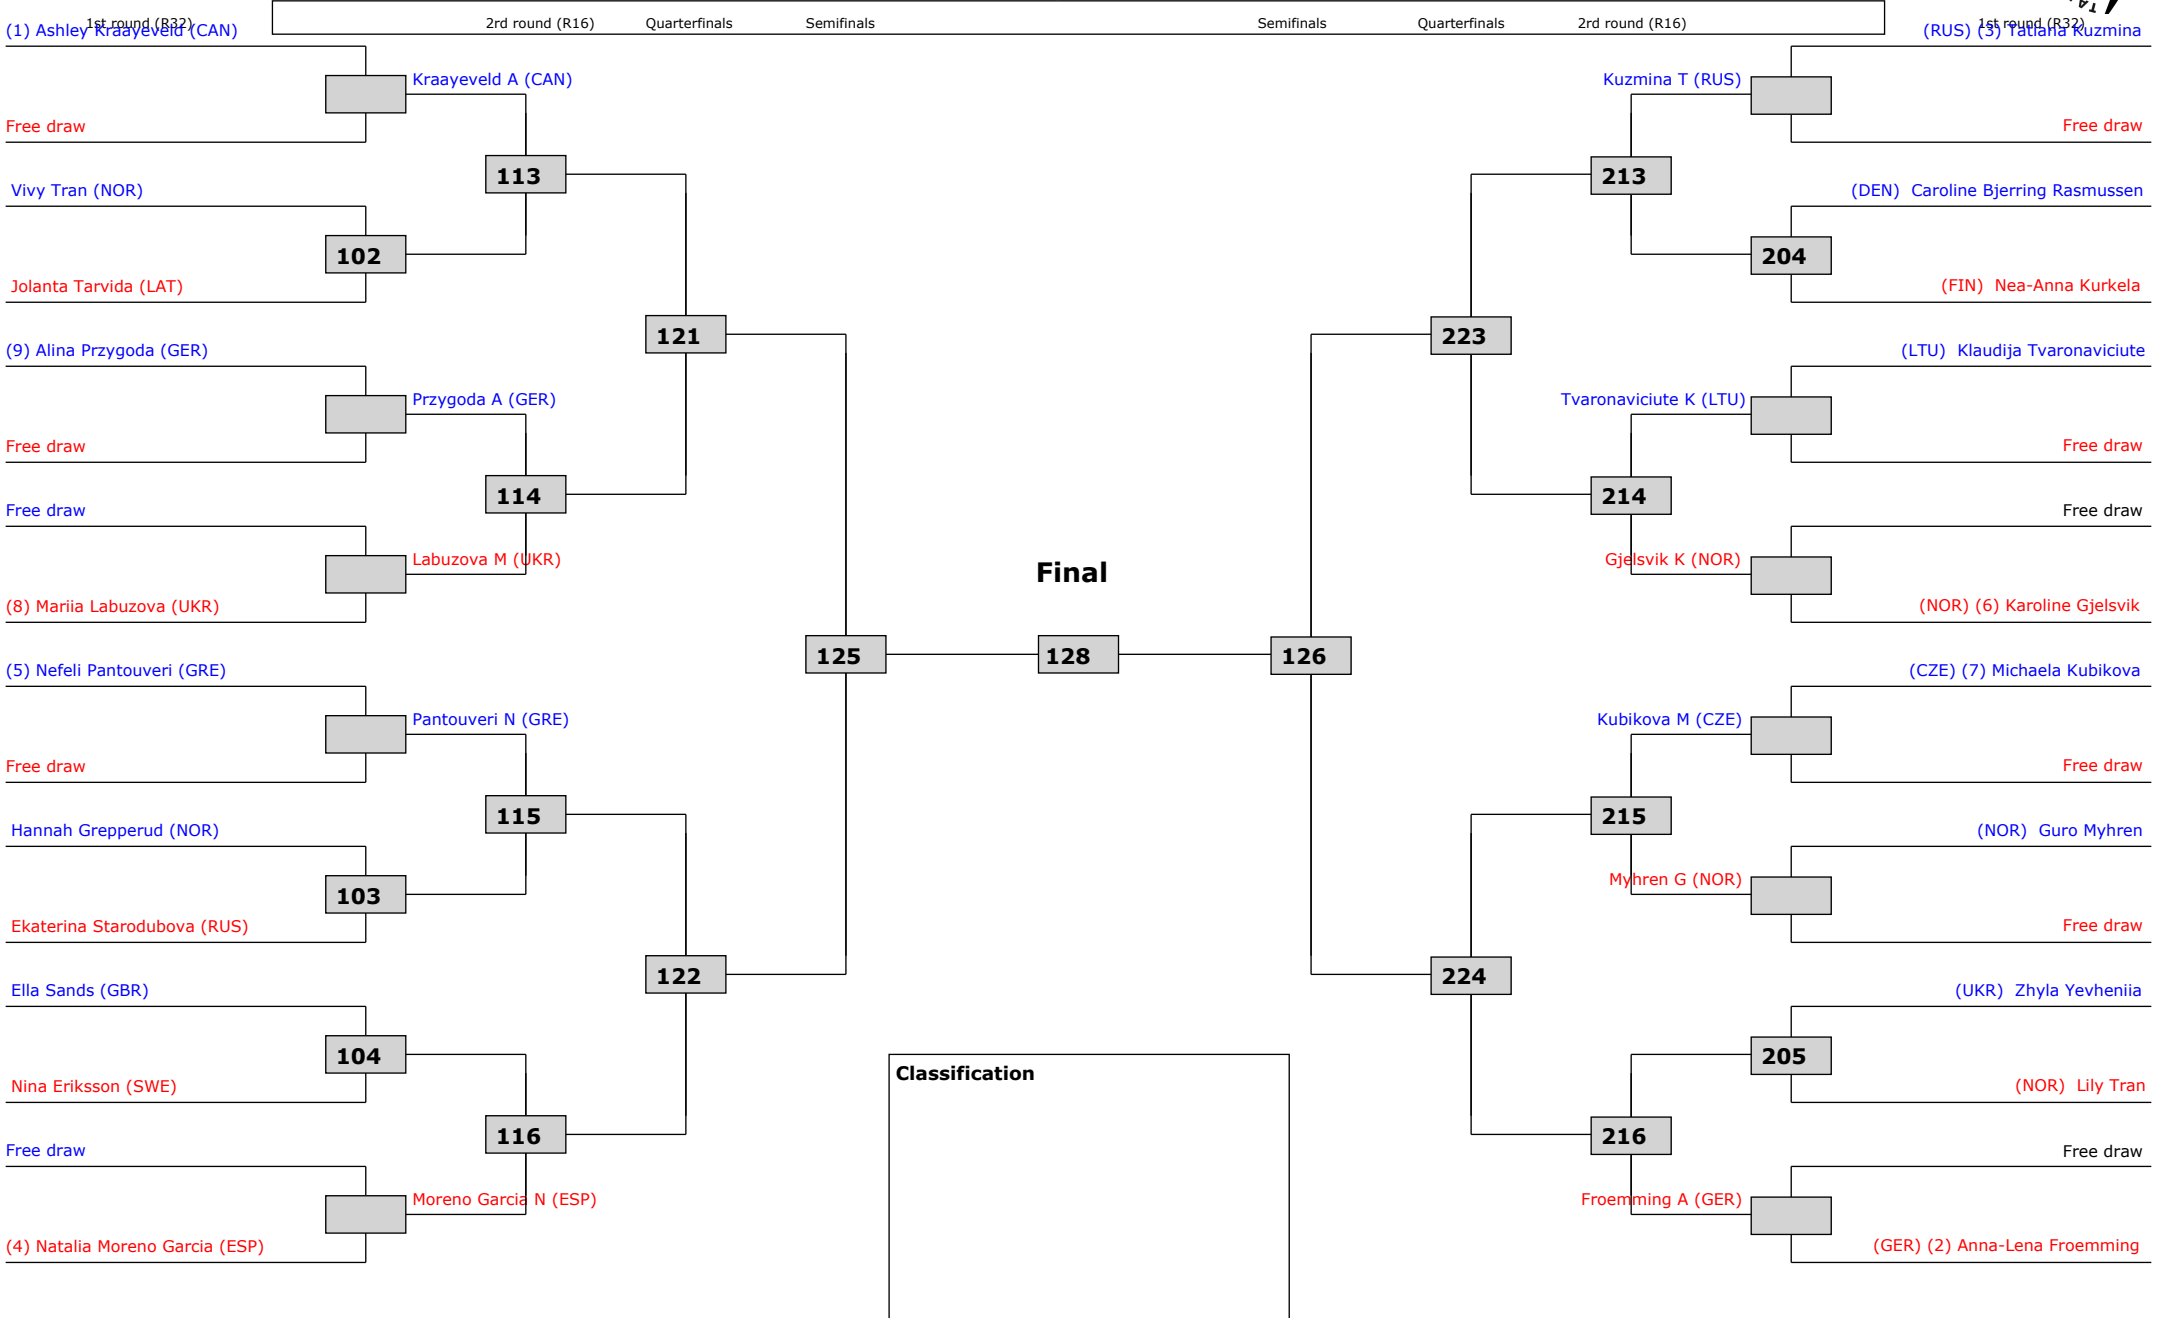

LEGEND:	(RSC) Ref. stop contest	(PTG) Points win (gap)	(SUP) Win by Superiority	(DSQ) Win by Disqualification	(DOB) Win by Disqualification for unspo	(DWR) Double withdrawal	R: Round
(x): Seed:	(PTF) Points win (normal)	(GDP) Win by Golden Points	(WDR) Win by Withdrawal	(PUN) Win by Punitive Declaration	(DDB) Double Disqualification for unspo	(PUN) Win by Punitive Declaration