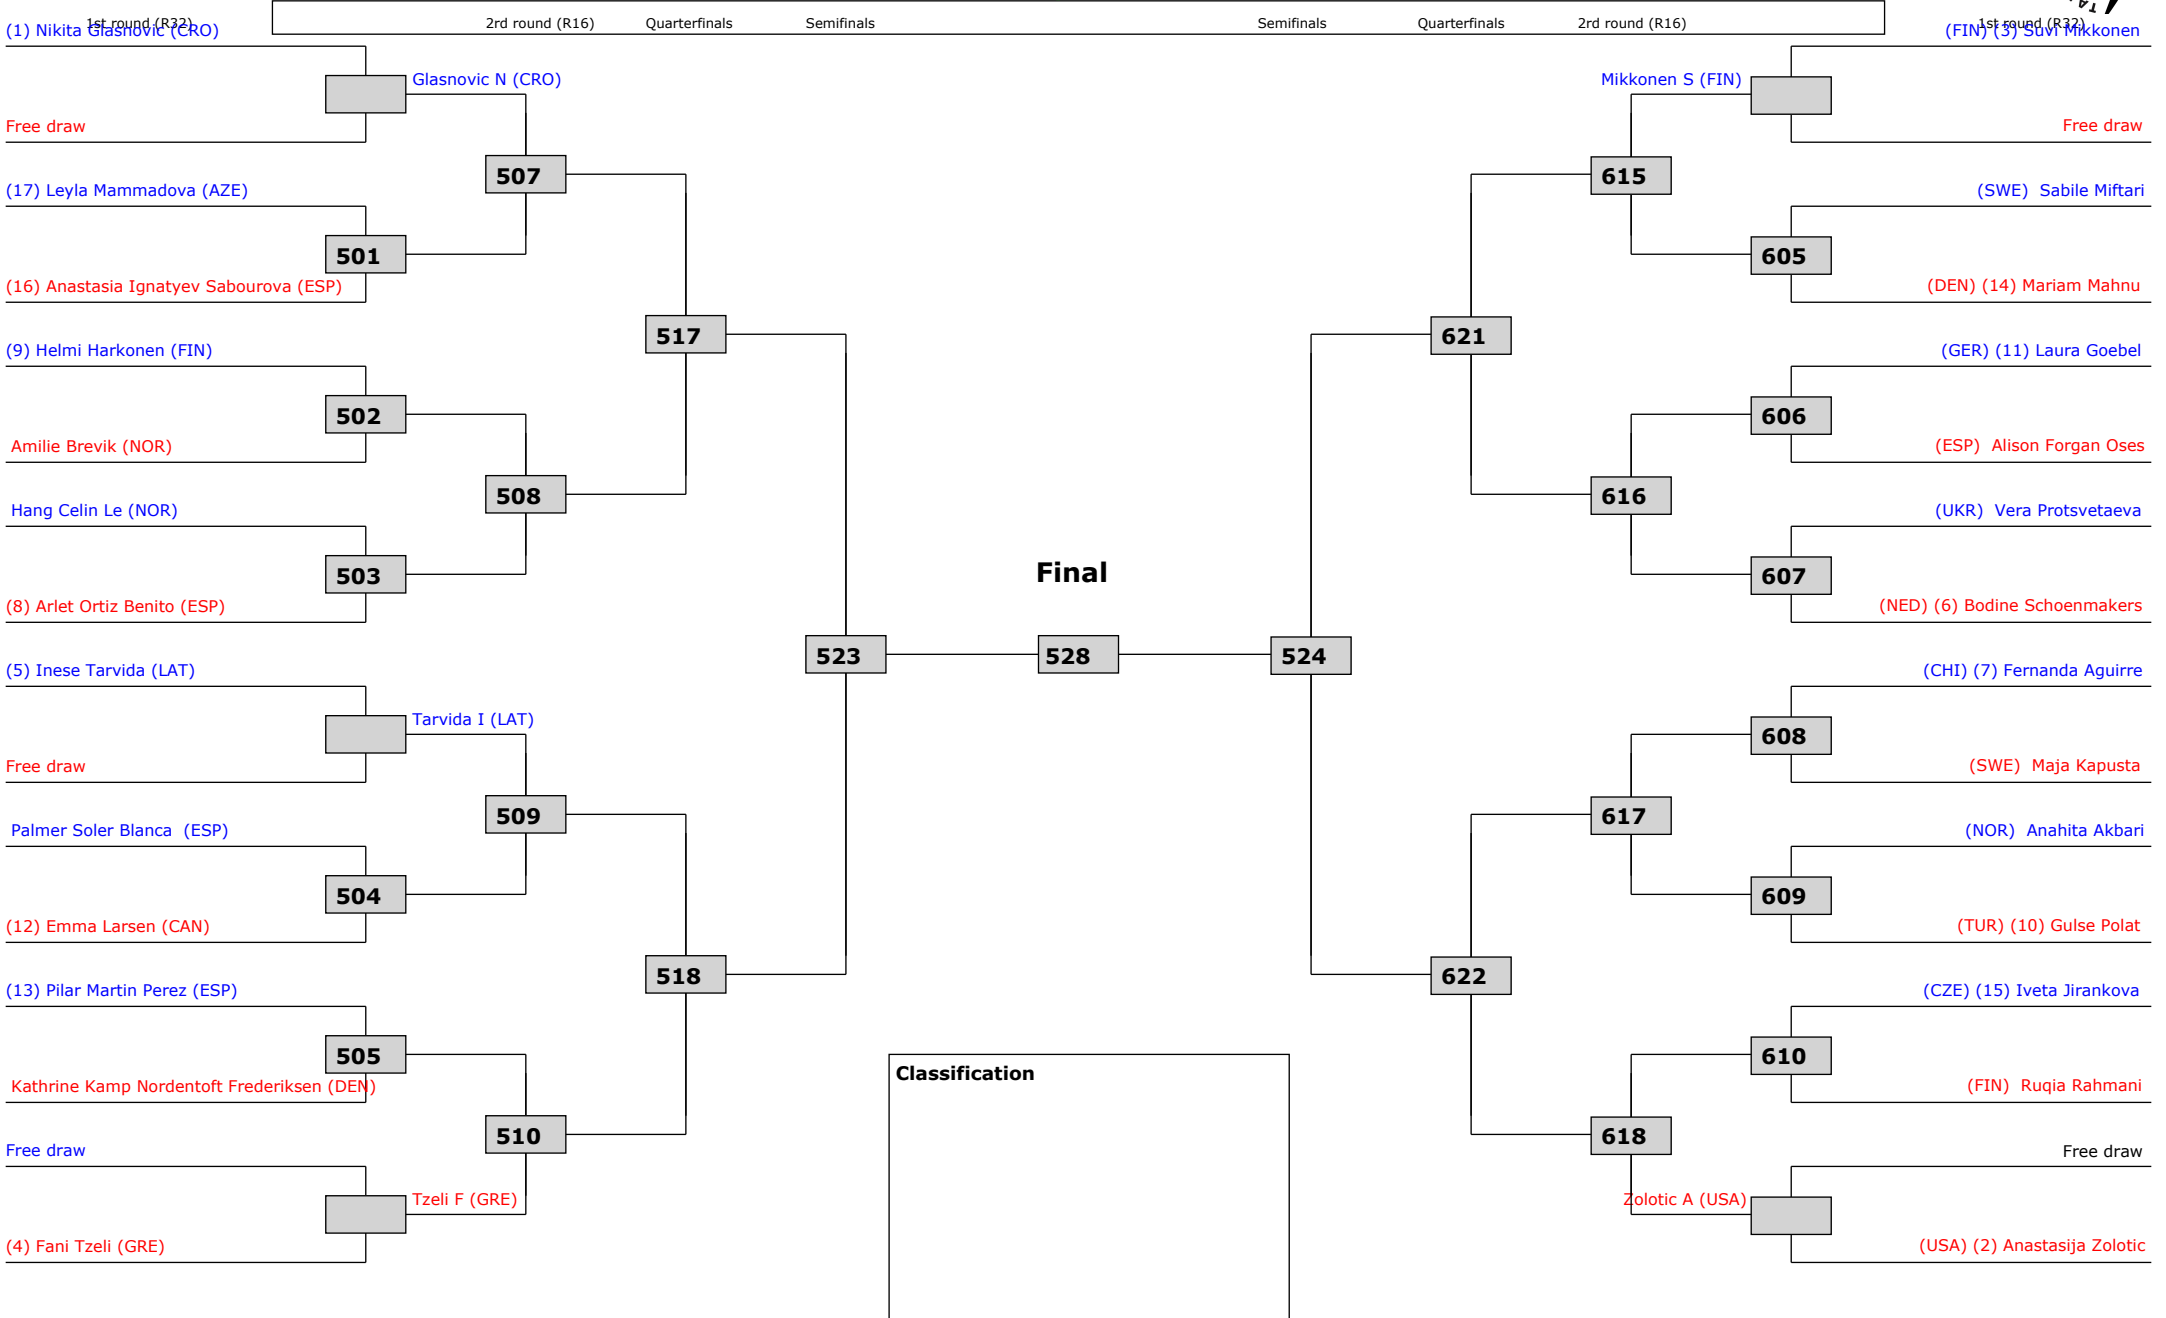

LEGEND:	(RSC) Ref. stop contest	(PTG) Points win (gap)	(SUP) Win by Superiority	(DSQ) Win by Disqualification	(DOB) Win by Disqualification for unspo	(DWR) Double withdrawal	R: Round
(x): Seed:	(PTF) Points win (normal)	(GDP) Win by Golden Points	(WDR) Win by Withdrawal	(PUN) Win by Punitive Declaration	(DDB) Double Disqualification for unspo	(PUN) Win by Punitive Declaration