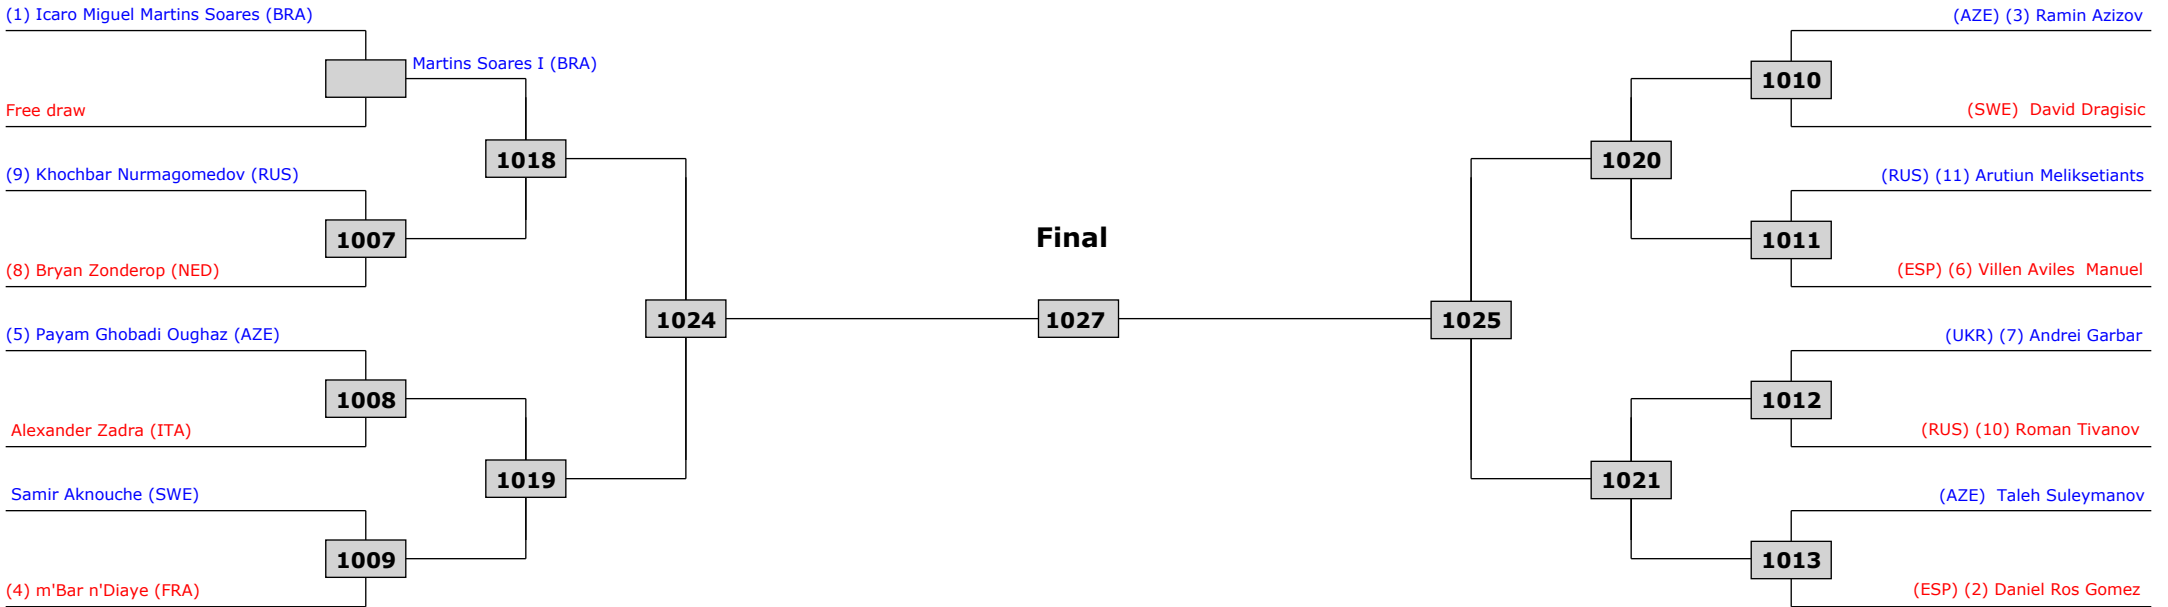

Classification

LEGEND:	(RSC) Ref. stop contest	(PTG) Points win (gap)	(SUP) Win by Superiority	(DSQ) Win by Disqualification	(DOB) Win by Disqualification for unspo	(DWR) Double withdrawl	R: Round
(x): Seed:	(PTF) Points win (normal)	(GDP) Win by Golden Points	(WDR) Win by Withdrawal	(PUN) Win by Punitive Declaration	(DDB) Double Disqualification for unspo	(PUN) Win by Punitive Declaration