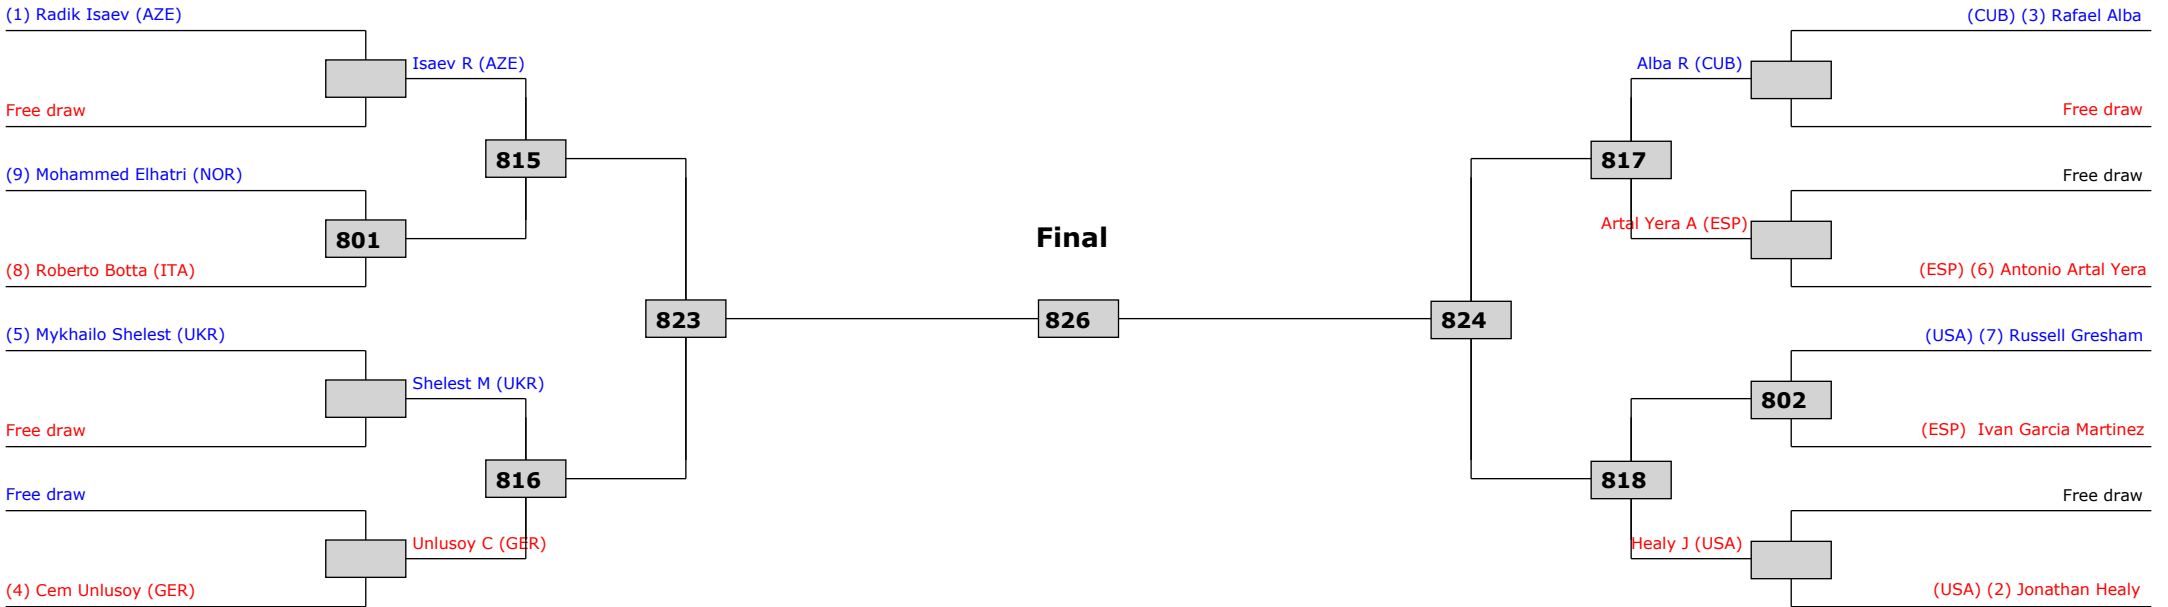

Classification

LEGEND: (RSC) Ref. stop contest (PTG) Points win (gap) (SUP) Win by Superiority (DSQ) Win by Disqualification (DOB) Win by Disqualification for unspo (DWR) Double withdrawal R: Round
(x): Seed: (PTF) Points win (normal) (GDP) Win by Golden Points (WDR) Win by Withdrawal (PUN) Win by Punitive Declaration (DDB) Double Disqualification for unspo (PUN) Win by Punitive Declaration