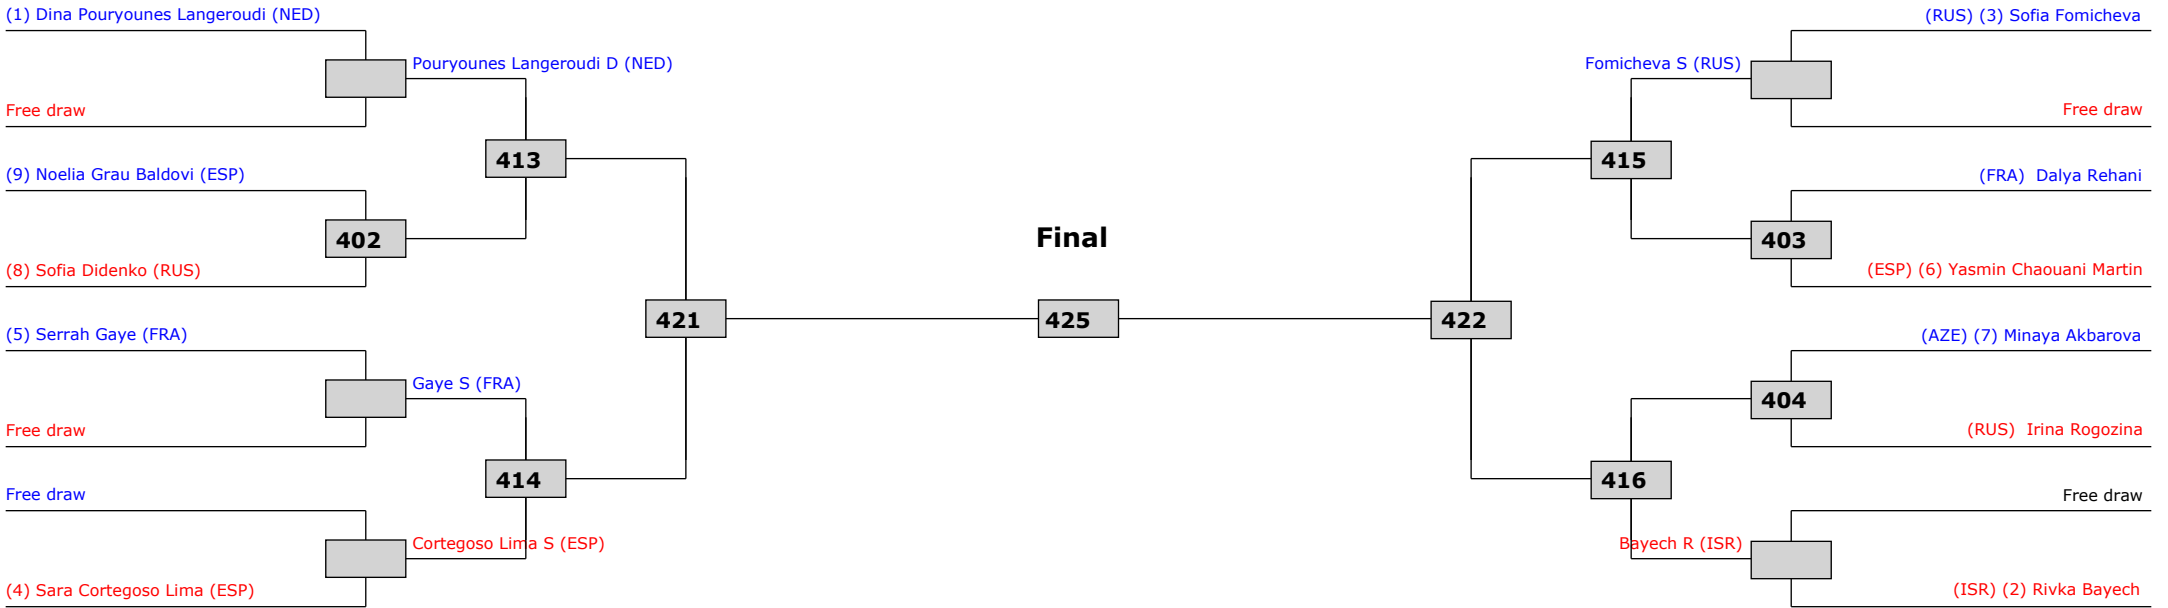

Classification

LEGEND:	(RSC) Ref. stop contest	(PTG) Points win (gap)	(SUP) Win by Superiority	(DSQ) Win by Disqualification	(DOB) Win by Disqualification for unspo	(DWR) Double withdrawl	R: Round
(x): Seed:	(PTF) Points win (normal)	(GDP) Win by Golden Points	(WDR) Win by Withdrawal	(PUN) Win by Punitive Declaration	(DDB) Double Disqualification for unspo	(PUN) Win by Punitive Declaration