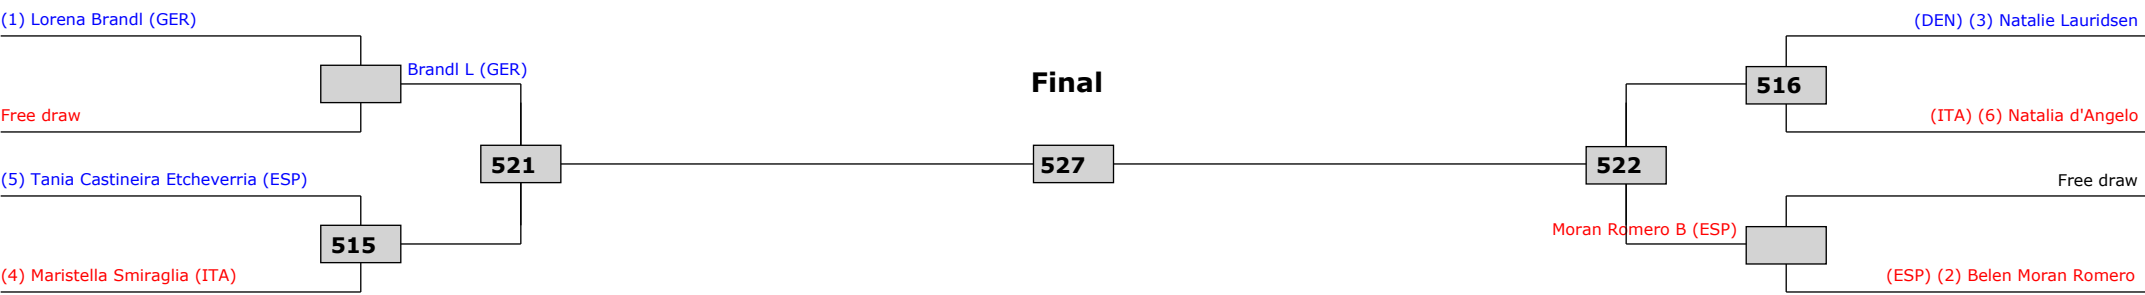

Classification

LEGEND:	(RSC) Ref. stop contest	(PTG) Points win (gap)	(SUP) Win by Superiority	(DSQ) Win by Disqualification	(DOB) Win by Disqualification for unspo	(DWR) Double withdrawal	R: Round
(x): Seed:	(PTF) Points win (normal)	(GDP) Win by Golden Points	(WDR) Win by Withdrawal	(PUN) Win by Punitive Declaration	(DDB) Double Disqualification for unspo	(PUN) Win by Punitive Declaration	

Quarterfinals

Semifinals

Semifinals

Quarterfinals

Classification

LEGEND:	(RSC) Ref. stop contest	(PTG) Points win (gap)	(SUP) Win by Superiority	(DSQ) Win by Disqualification	(DOB) Win by Disqualification for unspo	(DWR) Double withdrawl	R: Round
(x): Seed:	(PTF) Points win (normal)	(GDP) Win by Golden Points	(WDR) Win by Withdrawal	(PUN) Win by Punitive Declaration	(DDB) Double Disqualification for unspo	(PUN) Win by Punitive Declaration	